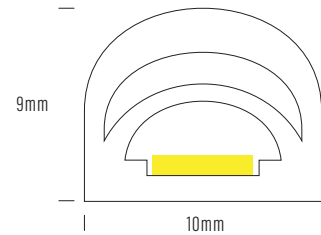

## Neon Flex

Product	AQS-400-Mono
Voltage	24V DC
Watts (per Meter)	05W / 10W
IP Rating	IP65
Lumen Output (per Meter)	500lm to 620lm
CCT & Colour Options	2700K / 3000K / 4000K / 5000K
Working Mode	Constant Voltage (PWM) / DMX / DALI
Max Length (Single Power Feed)	8m
Max Length (Double Power Feed)	16m
Cut Interval	31mm
Bend Direction	Vertically
Minimum Bend Diameter	60mm
LED Type	2216
LED Qty / M	6pcs
Lumen Maintenance	70,000 Hours L70@ 25°C, 50,000 Hours L70@ 50°C
Materials	Silicone
Emission Angle	180°
Operating Temperature	-20° to +40°C
Installation Temperature	5° to +35°C
Warranty	3 Year Aqualux Warranty

### Extension Wire Recommendations

Maximum extension wire length according to light power

Watts	22AWG 0.34mm <sup>2</sup>	20AWG 0.53mm <sup>2</sup>	18AWG 0.82mm <sup>2</sup>	17AWG 1.04mm <sup>2</sup>	16AWG 1.38mm <sup>2</sup>	14AWG 2.07mm <sup>2</sup>	12AWG 3.29mm <sup>2</sup>	10AWG 5.62mm <sup>2</sup>
10W	36m	60m	100m	120m	140m	240m	400m	600m
20W	18m	30m	50m	60m	70m	120m	200m	300m
30W	12m	20m	30m	38m	45m	80m	130m	200m
40W	8m	15m	22m	28m	35m	60m	95m	140m
50W	6m	12m	18m	22m	28m	48m	75m	105m
60W	5m	10m	15m	18m	22m	36m	60m	88m
70W	-	8m	12m	14m	18m	30m	50m	72m
80W	-	6m	10m	11m	14m	24m	40m	58m
90W	-	4m	7m	8m	10m	18m	30m	45m
100W	-	-	5m	6m	7m	12m	22m	32m
110W	-	-	3m	4m	5m	8m	15m	22m
120W	-	-	2m	2.5m	3m	0m	8m	12m