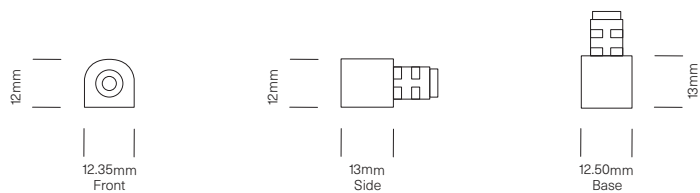

Silicone End Caps

The use of glues and resins as fixing agents should be avoided. If the use of a glue or adhesive compound cannot be avoided, a neutral pH silicone-based compound is suggested.

High VOC, Epoxy-based resins, cyanoacrylate or other adhesives will void the warranty.