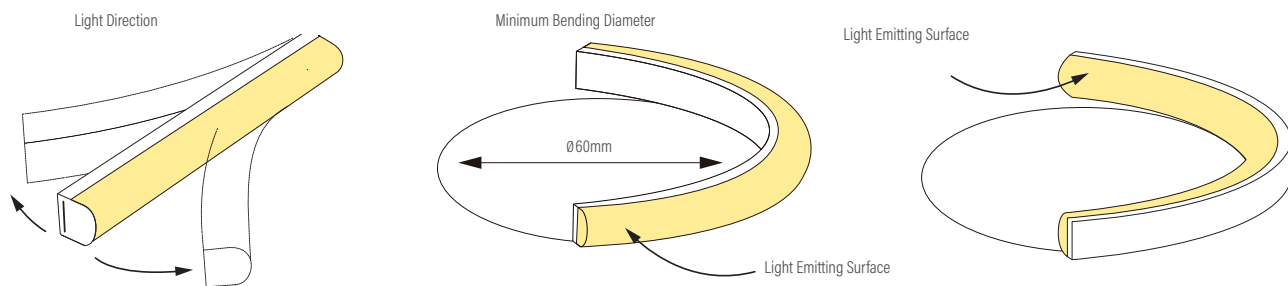

Neon Flex

Variations

Product Code	CCT Kelvin	Voltage Direct Current	Watts Meter	Lumens Meter	Max Run Single End	Max Run Double End
AQS-400-27A05	2700K	24V DC	5W	250lm	8m	16m
AQS-400-30A05	3000K	24V DC	5W	275lm	8m	16m
AQS-400-27A10	2700K	24V DC	10W	500lm	8m	16m
AQS-400-30A10	3000K	24V DC	10W	550lm	8m	16m
AQS-400-40A10	4000K	24V DC	10W	580lm	8m	16m
AQS-400-50A10	5000K	24V DC	10W	600lm	8m	16m

Bending Directions