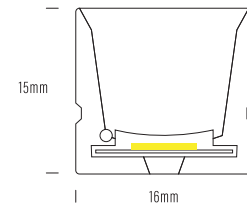

Neon Flex

Product	AQS-421
Voltage	24V DC
Watts (per Meter)	15W
IP Rating	IP67
Lumen Output (per Meter)	748lm to 930lm
CCT & Colour Options	2700K / 3000K / 4000K / 5000K / RGBW
Working Mode	Constant Voltage (PWM) / DMX
Max Length (Single Power Feed)	5m
Max Length (Double Power Feed)	15m
Cut Interval	50mm
Bend Direction	Vertically
Minimum Bend Diameter	300mm
LED Type	SMD2835
LED Qty / M	120LEDs
Lumen Maintenance	70,000 Hours L70@ 25°C, 50,000 Hours L70@ 50°C
Materials	Silicone
Emission Angle	120°
Operating Temperature	-20° to +40°C
Installation Temperature	5° to +35°C
Warranty	3 Year Aqualux Warranty

Extension Wire Recommendations

Maximum extension wire length according to light power

Watts	22AWG 0.34mm ²	20AWG 0.53mm ²	18AWG 0.82mm ²	17AWG 1.04mm ²	16AWG 1.38mm ²	14AWG 2.07mm ²	12AWG 3.29mm ²	10AWG 5.62mm ²
10W	36m	60m	100m	120m	140m	240m	400m	600m
20W	18m	30m	50m	60m	70m	120m	200m	300m
30W	12m	20m	30m	38m	45m	80m	130m	200m
40W	8m	15m	22m	28m	35m	60m	95m	140m
50W	6m	12m	18m	22m	28m	48m	75m	105m
60W	5m	10m	15m	18m	22m	36m	60m	88m
70W	-	8m	12m	14m	18m	30m	50m	72m
80W	-	6m	10m	11m	14m	24m	40m	58m
90W	-	4m	7m	8m	10m	18m	30m	45m
100W	-	-	5m	6m	7m	12m	22m	32m
110W	-	-	3m	4m	5m	8m	15m	22m
120W	-	-	2m	2.5m	3m	0m	8m	12m