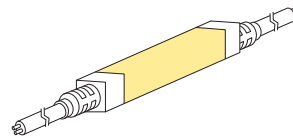

Bending Directions

Extrusion and Cable Entry Options

Mounting

AQS-421-ACC-03
2m Aluminium

AQS-421-ACC-01
Stainless Steel Clip

Cable Entries

- Integrated non-removeable anti-siphon device
- IP68 factory assembly only
- Injection Moulded Connectors

Direct Cable Entry

D01

D03

B01

S01

Neon Flex

AQS Family Reference Table

Product	Type	IP Rating	LED Options	Size mm	Power/m	Application
AQS-170	Cob Strip	IP20	Mono	10mm	5W / 10W / 15W DC	Internal / Profile required
AQS-172	Cob Strip	IP20	Mono	4mm	5W DC	Internal / Profile required
AQS-173	Cob Strip	IP20	RGBW	12mm	16W DC	Internal / Profile required
AQS-400	Neon Flex	IP65	Mono	9 x 10	5W / 10W DC	External / No profile required
AQS-401	Neon Flex	IP65	Mono	10 x 10	5W / 10W DC	External / No profile required
AQS-402	Neon Flex	IP65	Mono / RGB	6 x 12	5W / 10W DC	External / No profile required
AQS-410	Neon Flex	IP65	RGB	13 x 12	10W DC	External / No profile required
AQS-420	Neon Flex	IP65	Mono / RGBW	12 x 20	10W / 15W	External / No profile required
AQS-500	Neon Flex	IP68	Mono / RGB / RGBW / DMX	11.5 x 21	(Mono 5W / 8W / 12W) / 12W / 17W / 18W	External / Submerged / No profile
AQS-505	Neon Flex	IP68	Mono	13.5 x 13.5	10W	External / Submerged / No profile
AQS-510	Neon Flex	IP68	Mono / RGB / RGBW / DMX	16.5 x 16.5	10W / 13W / 17W / 18W	External / Submerged / No profile