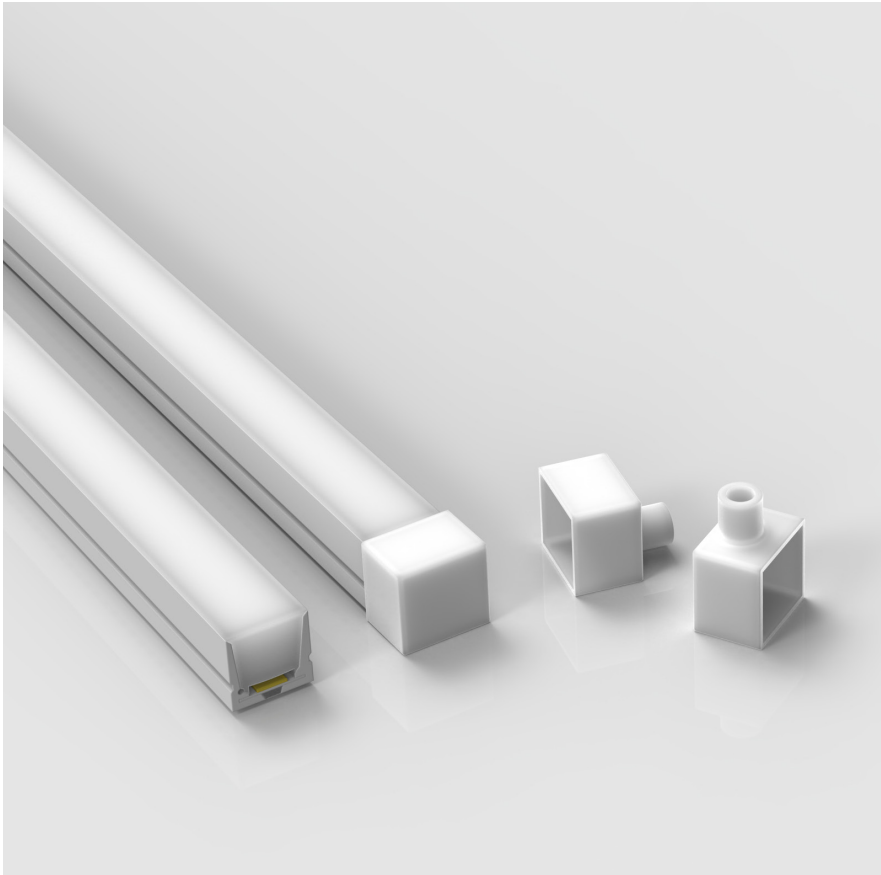

AQS-421-RGBW

AQS-421 is a high output top-view IP67 Neon Flex in Mono and RGBW. Use for external facade illumination, in-pavement channels and exterior wall grazing where moisture and mechanical protection is required.

Neon Flex

Product	AQS-421
Voltage	24V DC
Watts (per Meter)	15W
IP Rating	IP67
Lumen Output (per Meter)	748lm to 930lm
CCT & Colour Options	2700K / 3000K / 4000K / 5000K / RGBW
Working Mode	Constant Voltage (PWM) / DMX
Max Length (Single Power Feed)	5m
Max Length (Double Power Feed)	15m
Cut Interval	50mm
Bend Direction	Vertically
Minimum Bend Diameter	300mm
LED Type	SMD2835
LED Qty / M	120LEDs
Lumen Maintenance	70,000 Hours L70@ 25°C, 50,000 Hours L70@ 50°C
Materials	Silicone
Emission Angle	120°
Operating Temperature	-20° to +40°C
Installation Temperature	5° to +35°C
Warranty	3 Year Aqualux Warranty

Neon Flex

Features

- Uniform and even light output
- Flat LES with 120° FWHM emission
- Multiple White CCT options
- PWM/DMX Control options
- Rapid installation connectors
- 3-Step MacAdam CCT Binning

Physical Specs

Bending Directions

Extrusion and Cable Entry Options

Mounting

AQS-421-ACC-03
2m Aluminium

AQS-421-ACC-01
Stainless Steel Clip

Cable Entries

- Integrated non-removeable anti-siphon device
- IP68 factory assembly only
- Injection Moulded Connectors