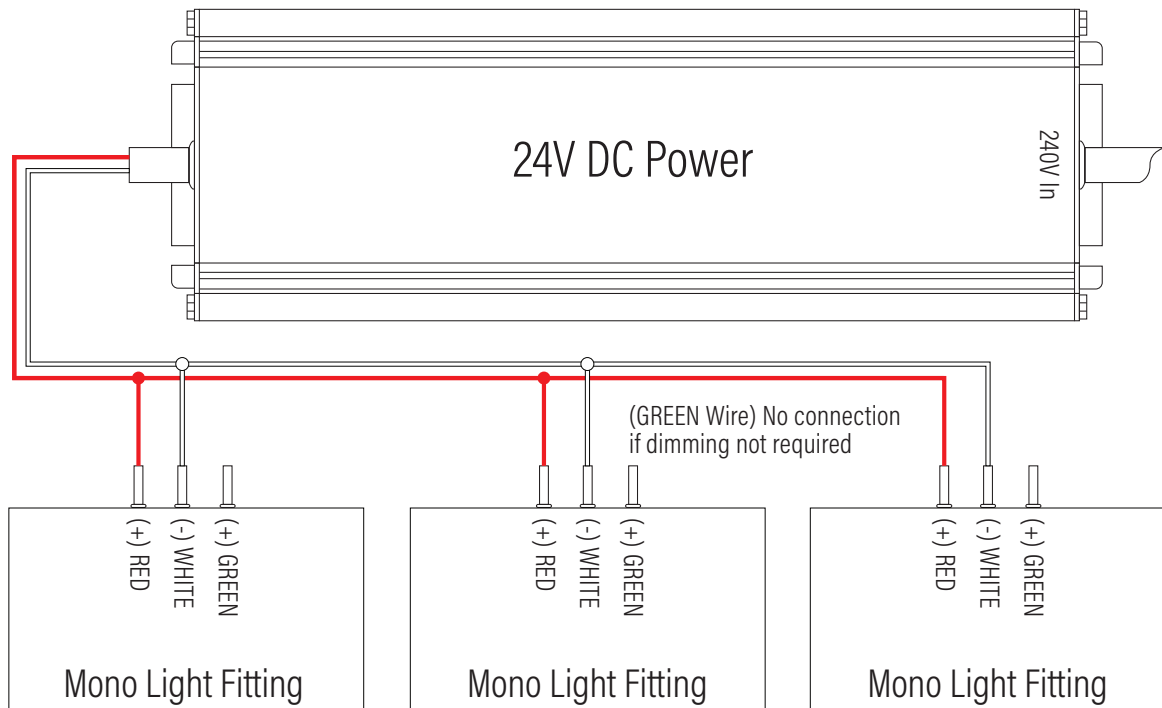

Mono
24V DC
2 wire
No Dimming

2

Mono - 24V DC - 2 Wire

Wiring Diagram

Mono
24V DC
2 wire
No Dimming

2

Aqualux Codes

AQD24-040

AQD24-100

AQD24-240

3 Fitting Example only

For Lumena, Lumena Pro, Phoenix and Artisan Mono fittings with the 3 wire cable. Wired in parallel, no dimming.