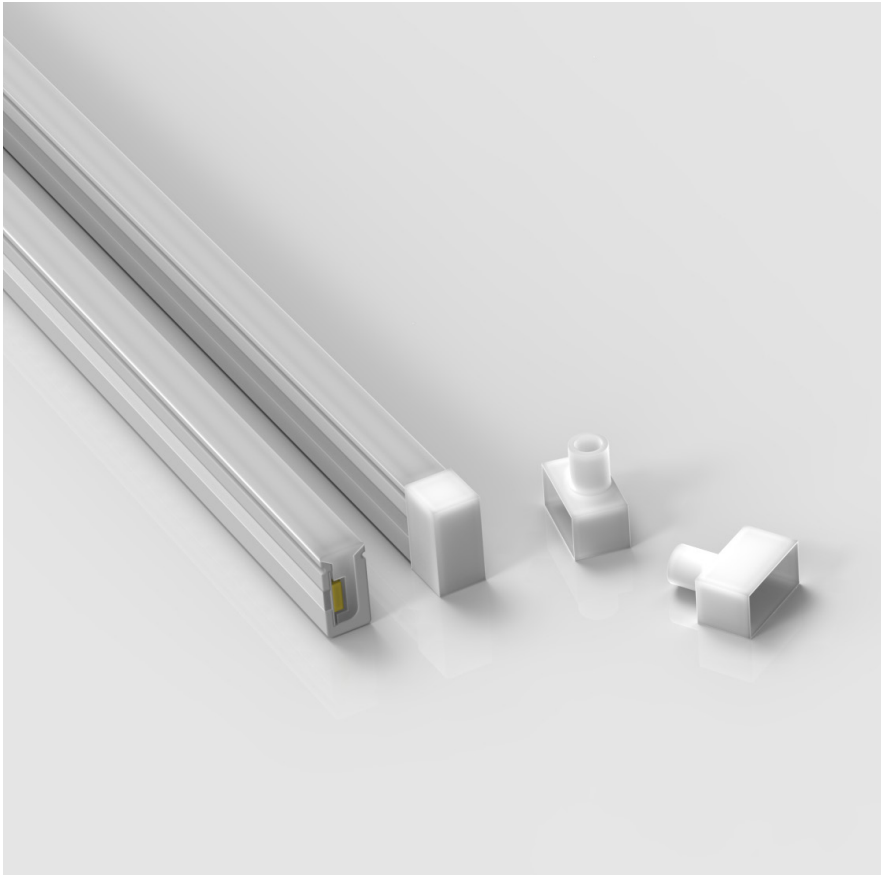

# AQS-402 / RGB

The new slimline AQS-402 is only 6mm wide and 12mm high, making it the slimmest encapsulated LED Noen Flex strip to-date. The AQS-402 is cut and tailed in our Sydney factory for a quick turn around time.

## Neon Flex

Product	AQS-402-RGB
Voltage 24V DC	24V DC
Watts (per Meter) 10W	10W
IP Rating IP67	IP65
Lumen Output (per Meter) 360lm	127lm
CCT & Colour Options RGB	RGB
Working Mode Constant Voltage (PWM) / DMX	Constant Voltage (PWM) / DMX
Max Length (Single Power Feed) 10m	5m
Max Length (Double Power Feed) 20m	10m
Cut Interval 50mm	50mm
Bend Direction Horizontally	Horizontally
Minimum Bend Diameter 100mm	100mm
LED Type SMD2835	SMD2835
LED Qty / M 120pcs	120pcs
Lumen Maintenance 70,000 Hours L70@ 25°C, 50,000 Hours L70@ 50°C	70,000 Hours L70@ 25°C, 50,000 Hours L70@ 50°C
Materials Silicone	Silicone
Emission Angle 120°	120°
Operating Temperature -20° to +40°C	-20° to +40°C
Installation Temperature 5° to +35°C	5° to +35°C
Warranty 3 Year Aqualux Warranty	3 Year Aqualux Warranty