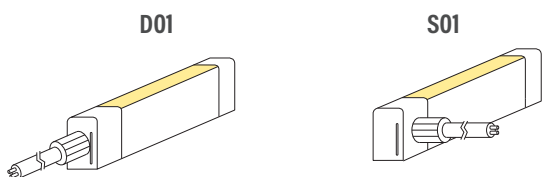

Entry Types