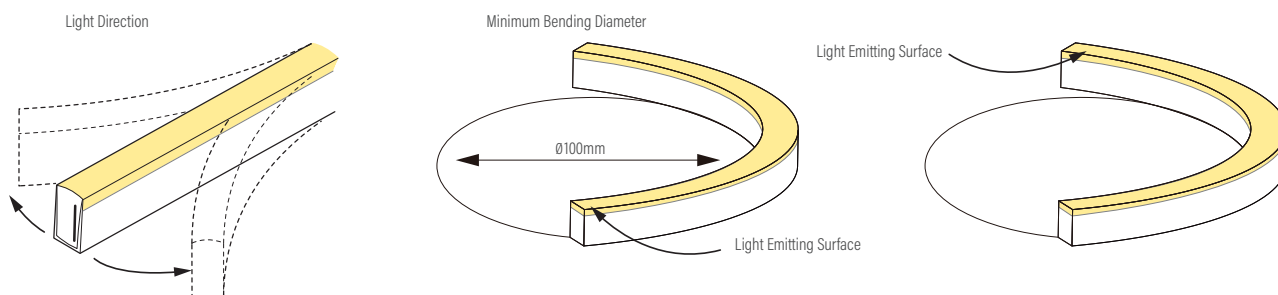

Neon Flex

Variations

Product Code	CCT Kelvin	Voltage Direct Current	Watts Meter	Lumens Meter	Max Run Single End	Max Run Double End
AQS-402-Z1A10	RGB	24V DC	10W	127lm	5m	10m

Bending Directions