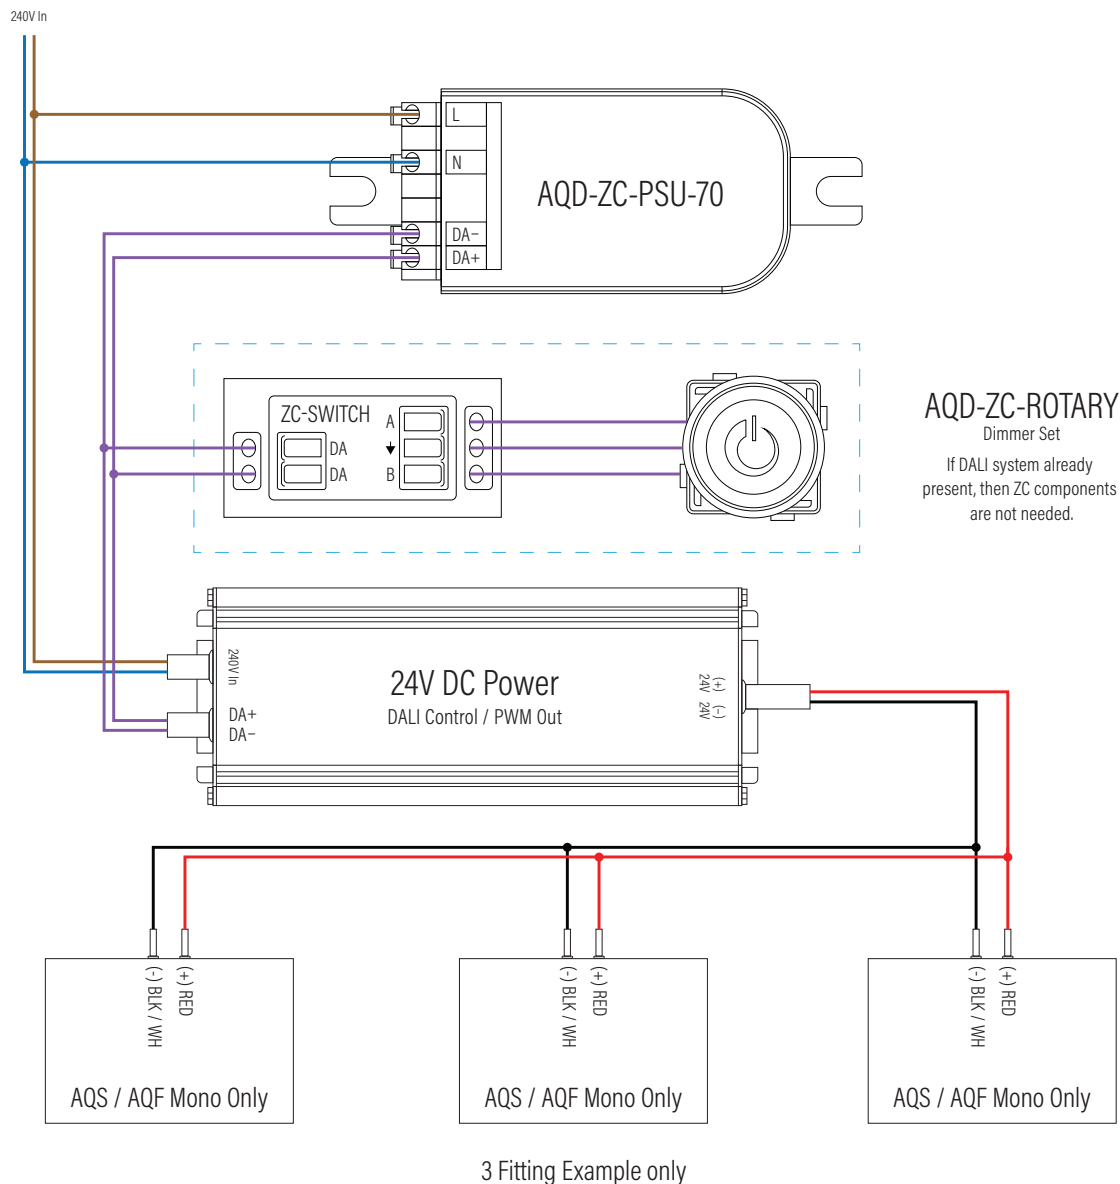

Mono
24V DC
2 Wire
CV Dali Dimming

38

Mono - 24V DC - 2 Wire - Constant Voltage - DALI Dimming

Wiring Diagram

Mono
24V DC
2 Wire
CV Dali Dimming

38

Aqualux Codes

AQD-ZC-PSU-70

AQD-ZC-Rotary

AQD-PS-LDVP-XXX-24

AQD-PS-DDV-XXX-24

AQD-ZC-ROTARY

Dimmer Set

If DALI system already present, then ZC components are not needed.

3 Fitting Example only

Dali dimming for mono fittings with 3 wire cable.