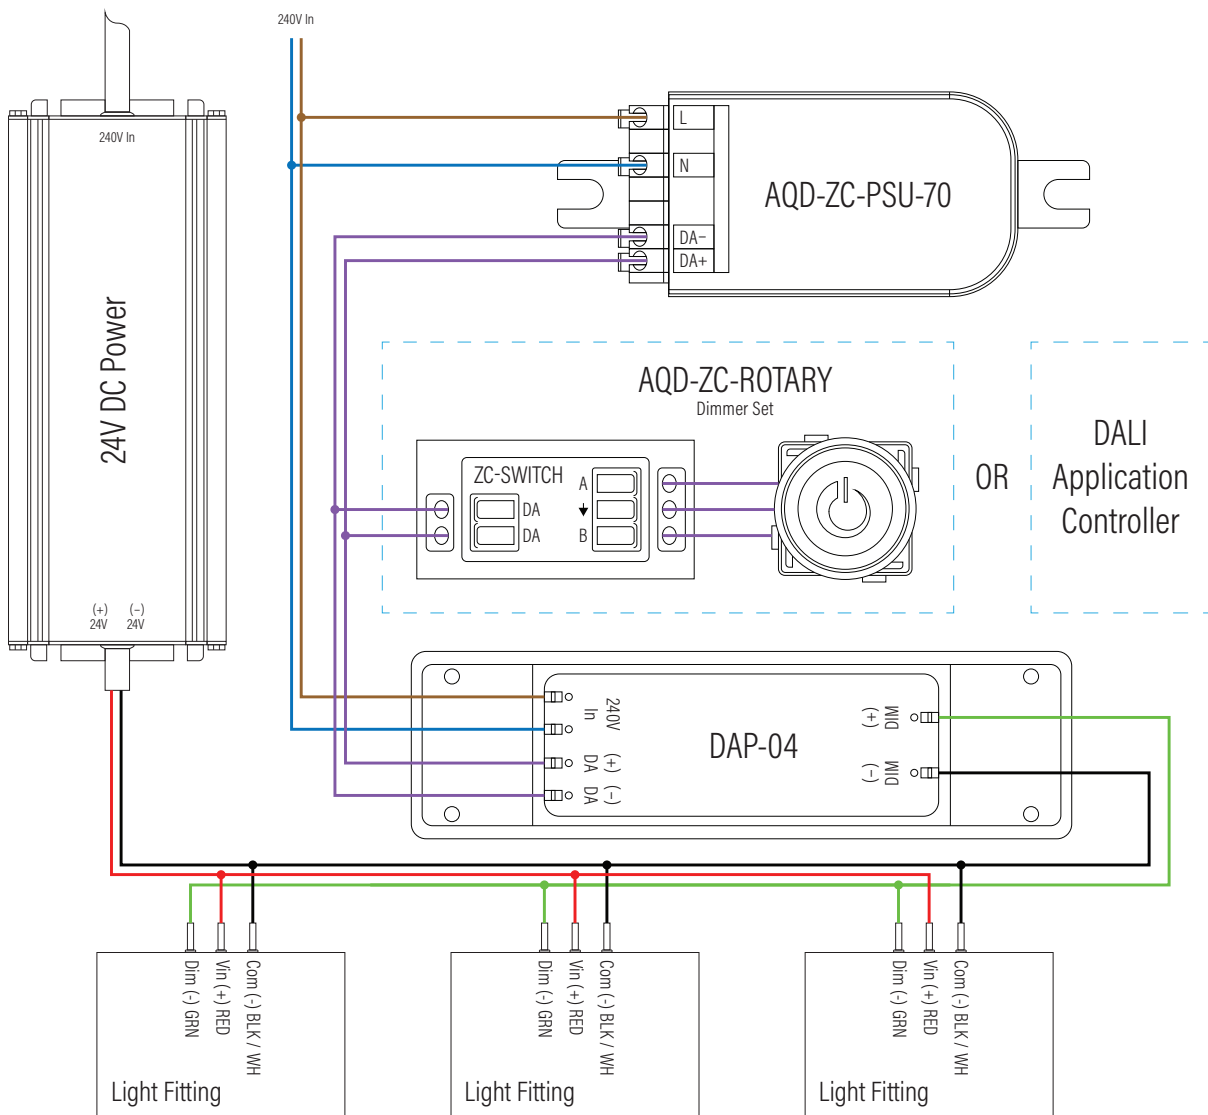

Mono 24V DC 3 Wire Dali Dimming

3

Mono - 24V DC - 3 Wire - Dali Dimming - Aqualux Driver

Mono
24V DC
3 Wire
Dali Dimming

3

Wiring Diagram

Aqualux Codes

AQD24-040
AQD24-100
AQD24-240
AQD-ZC-PSU-70
AQD-ZC-Rotary
AQD-MW-DAP-04

3 Fitting Example only

Dali dimming for mono fittings with 3 wire cable.