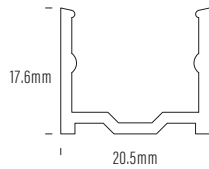

Product Code	CCT Kelvin	Voltage Direct Current	Watts Meter	Lumens Meter	Max Run Single End	Max Run Double End
AQS-421-27A15	2700K	24V DC	15W	766lm	5m	15m
AQS-421-30A15	3000K	24V DC	15W	748lm	5m	15m
AQS-421-40A15	4000K	24V DC	15W	915lm	5m	15m
AQS-421-50A15	5000K	24V DC	15W	930lm	5m	15m
AQS-421-Z2A15	RGBW 3000K	24V DC	15W	337lm	5m	15m

Bending Directions

Extrusion and Cable Entry Options

Mounting

AQS-421-ACC-03
2m Aluminium

AQS-421-ACC-01
Stainless Steel Clip

Cable Entries

- Integrated non-removeable anti-siphon device
- IP68 factory assembly only
- Injection Moulded Connectors

Extension Wire Recommendations

Maximum extension wire length according to light power

Watts	22AWG 0.34mm ²	20AWG 0.53mm ²	18AWG 0.82mm ²	17AWG 1.04mm ²	16AWG 1.38mm ²	14AWG 2.07mm ²	12AWG 3.29mm ²	10AWG 5.62mm ²
10W	36m	60m	100m	120m	140m	240m	400m	600m
20W	18m	30m	50m	60m	70m	120m	200m	300m
30W	12m	20m	30m	38m	45m	80m	130m	200m
40W	8m	15m	22m	28m	35m	60m	95m	140m
50W	6m	12m	18m	22m	28m	48m	75m	105m
60W	5m	10m	15m	18m	22m	36m	60m	88m
70W	-	8m	12m	14m	18m	30m	50m	72m
80W	-	6m	10m	11m	14m	24m	40m	58m
90W	-	4m	7m	8m	10m	18m	30m	45m
100W	-	-	5m	6m	7m	12m	22m	32m
110W	-	-	3m	4m	5m	8m	15m	22m
120W	-	-	2m	2.5m	3m	0m	8m	12m