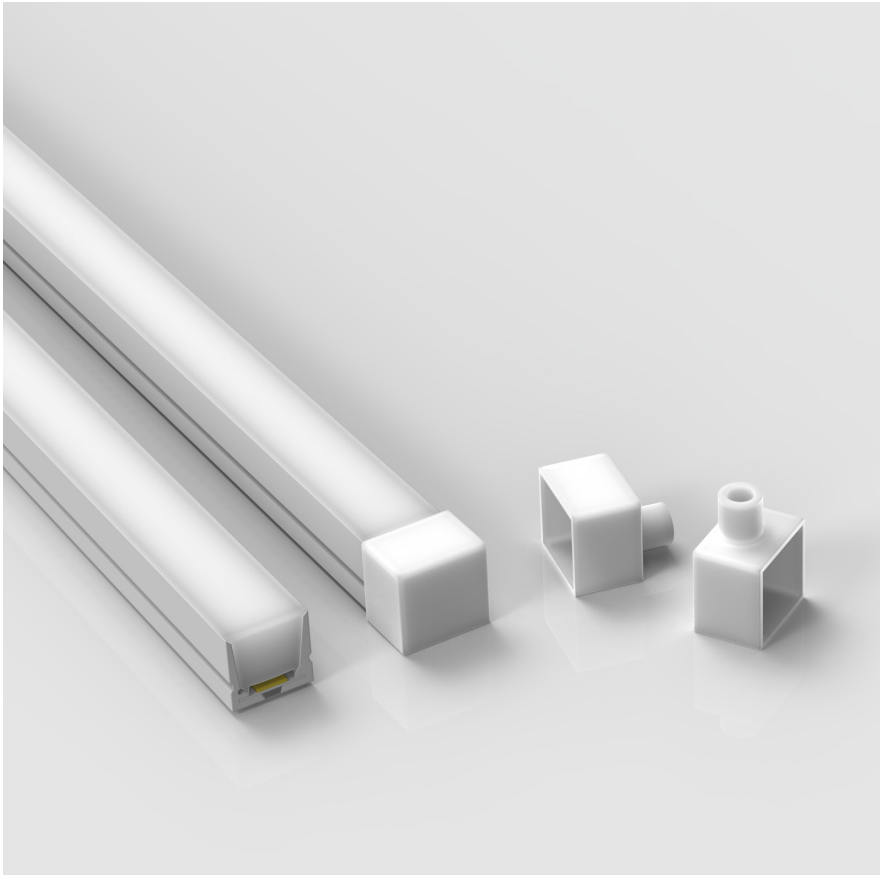

AQS-421-Mono

AQS-421 is a high output top-view IP67 Neon Flex in Mono and RGBW. Use for external facade illumination, in-pavement channels and exterior wall grazing where moisture and mechanical protection is required.

Neon Flex

Product	AQS-421
Voltage	24V DC
Watts (per Meter)	15W
IP Rating	IP67
Lumen Output (per Meter)	748lm to 930lm
CCT & Colour Options	2700K / 3000K / 4000K / 5000K / RGBW
Working Mode	Constant Voltage (PWM) / DMX
Max Length (Single Power Feed)	5m
Max Length (Double Power Feed)	10m
Cut Interval	50mm
Bend Direction	Vertically
Minimum Bend Diameter	300mm
LED Type	SMD2835
LED Qty / M	120LEDs
Lumen Maintenance	70,000 Hours L70@ 25°C, 50,000 Hours L70@ 50°C
Materials	Silicone
Emission Angle	120°
Operating Temperature	-20° to +40°C
Installation Temperature	5° to +35°C
Warranty	3 Year Aqualux Warranty

Neon Flex

Features

- Uniform and even light output
- Flat LES with 120° FWHM emission
- Multiple White CCT options
- PWM/DMX Control options
- Rapid installation connectors
- 3-Step MacAdam CCT Binning

Physical Specs

Bending Directions

Extrusion and Cable Entry Options

Mounting

AQS-421-ACC-03
2m Aluminium

AQS-421-ACC-01
Stainless Steel Clip

Cable Entries

- Integrated non-removeable anti-siphon device
- IP68 factory assembly only
- Injection Moulded Connectors