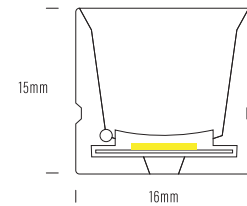

Neon Flex

Product	AQS-421
Voltage	24V DC
Watts (per Meter)	15W
IP Rating	IP67
Lumen Output (per Meter)	748lm to 930lm
CCT & Colour Options	2700K / 3000K / 4000K / 5000K / RGBW
Working Mode	Constant Voltage (PWM) / DMX
Max Length (Single Power Feed)	5m
Max Length (Double Power Feed)	10m
Cut Interval	50mm
Bend Direction	Vertically
Minimum Bend Diameter	300mm
LED Type	SMD2835
LED Qty / M	120LEDs
Lumen Maintenance	70,000 Hours L70@ 25°C, 50,000 Hours L70@ 50°C
Materials	Silicone
Emission Angle	120°
Operating Temperature	-20° to +40°C
Installation Temperature	5° to +35°C
Warranty	3 Year Aqualux Warranty

Extension Wire Recommendations

Maximum extension wire length according to light power

Watts	22AWG 0.34mm ²	20AWG 0.53mm ²	18AWG 0.82mm ²	17AWG 1.04mm ²	16AWG 1.38mm ²	14AWG 2.07mm ²	12AWG 3.29mm ²	10AWG 5.62mm ²
10W	36m	60m	100m	120m	140m	240m	400m	600m
20W	18m	30m	50m	60m	70m	120m	200m	300m
30W	12m	20m	30m	38m	45m	80m	130m	200m
40W	8m	15m	22m	28m	35m	60m	95m	140m
50W	6m	12m	18m	22m	28m	48m	75m	105m
60W	5m	10m	15m	18m	22m	36m	60m	88m
70W	-	8m	12m	14m	18m	30m	50m	72m
80W	-	6m	10m	11m	14m	24m	40m	58m
90W	-	4m	7m	8m	10m	18m	30m	45m
100W	-	-	5m	6m	7m	12m	22m	32m
110W	-	-	3m	4m	5m	8m	15m	22m
120W	-	-	2m	2.5m	3m	0m	8m	12m