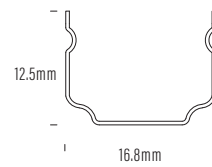

Bending Directions

Extrusion and Cable Entry Options

Mounting

AQS-421-ACC-03
2m Aluminium

AQS-421-ACC-01
Stainless Steel Clip

Cable Entries

- Integrated non-removeable anti-siphon device
- IP68 factory assembly only
- Injection Moulded Connectors

Direct Cable Entry

D01

D03

B01

S01

Neon Flex

AQS Family Reference Table

Product	Type	IP Rating	LED Options	Size mm	Power/m	Application
AQS-170	Cob Strip	IP20	Mono	10mm	5W / 10W / 15W DC	Internal / Profile required
AQS-172	Cob Strip	IP20	Mono	4mm	5W DC	Internal / Profile required
AQS-173	Cob Strip	IP20	RGBW	12mm	16W DC	Internal / Profile required
AQS-400	Neon Flex	IP65	Mono	9 x 10	5W / 10W DC	External / No profile required
AQS-401	Neon Flex	IP65	Mono	10 x 10	5W / 10W DC	External / No profile required
AQS-402	Neon Flex	IP65	Mono / RGB	6 x 12	5W / 10W DC	External / No profile required
AQS-410	Neon Flex	IP65	RGB	13 x 12	10W DC	External / No profile required
AQS-420	Neon Flex	IP65	Mono / RGBW	12 x 20	10W / 15W	External / No profile required
AQS-500	Neon Flex	IP68	Mono / RGB / RGBW / DMX	11.5 x 21	(Mono 5W / 8W / 12W) / 12W / 17W / 18W	External / Submerged / No profile
AQS-505	Neon Flex	IP68	Mono	13.5 x 13.5	10W	External / Submerged / No profile
AQS-510	Neon Flex	IP68	Mono / RGB / RGBW / DMX	16.5 x 16.5	10W / 13W / 17W / 18W	External / Submerged / No profile

Extension Wire Recommendations

Maximum extension wire length according to light power

Watts	22AWG 0.34mm ²	20AWG 0.53mm ²	18AWG 0.82mm ²	17AWG 1.04mm ²	16AWG 1.38mm ²	14AWG 2.07mm ²	12AWG 3.29mm ²	10AWG 5.62mm ²
10W	36m	60m	100m	120m	140m	240m	400m	600m
20W	18m	30m	50m	60m	70m	120m	200m	300m
30W	12m	20m	30m	38m	45m	80m	130m	200m
40W	8m	15m	22m	28m	35m	60m	95m	140m
50W	6m	12m	18m	22m	28m	48m	75m	105m
60W	5m	10m	15m	18m	22m	36m	60m	88m
70W	-	8m	12m	14m	18m	30m	50m	72m
80W	-	6m	10m	11m	14m	24m	40m	58m
90W	-	4m	7m	8m	10m	18m	30m	45m
100W	-	-	5m	6m	7m	12m	22m	32m
110W	-	-	3m	4m	5m	8m	15m	22m
120W	-	-	2m	2.5m	3m	0m	8m	12m