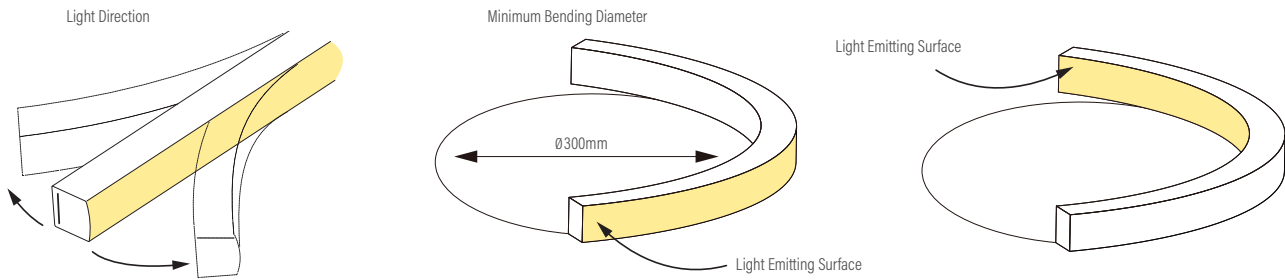

Bending Directions

Extrusion and Cable Entry Options

Mounting

AQS-421-ACC-03
2m Aluminium

AQS-421-ACC-01
Stainless Steel Clip

Cable Entries

- Integrated non-removeable anti-siphon device
- IP68 factory assembly only
- Injection Moulded Connectors