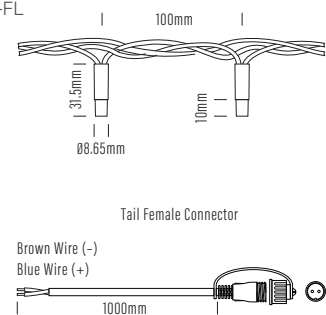

Flex Festoon & Fairy Lighting

Accessory
AQF-FL-T

Accessory
AQF-FL-C12 Fairy Lights
Circle Connector 12-Way

Accessory
AQF-FL-EXT-5W Fairy Lights
5m Extension

Fairy Light
AQF-FL

| TECHNICAL | AQF-FL |
|----------------|---------------------------------|
| PRODUCT CODE | AQF-FL |
| PRODUCT FAMILY | LED Flex & Festoon |
| WATTAGE 5m | 48LEDs / 2.16w |
| WATTAGE 10m | 96LEDs / 4.32w |
| WATTAGE 20m | 192LEDs / 8.64w |
| CONSTRUCTION | PVC Rubber & Polycarbonate Lens |
| ELECTRICAL | 24V DC |
| CCT | 2200K |
| CONNECTORS | QC Connector / 12 Way Connector |
| CABLE | 3*0.3mm Round Cable |
| IP RATING | IP65 |
| WARRANTY | 3 Year Aqualux Warranty |

| Product Codes | Description |
|----------------|---|
| AQF-FL-C12 | Fairly Lights Circle Connector 12-Way |
| AQF-FL-T | Fairly Lights T-Connector 2-Way |
| AQF-FL-EXT-5W | Fairy Lights. 5m Extension |
| AQF-FL-GWW-5M | Fairy Lights / 5M / 48LEDs / 24VDC / 2.16w / ~2200k / 3*0.3mm round cable |
| AQF-FL-GWW-10M | Fairy Lights / 10M / 96LEDs / 24VDC / 4.32w / ~2200k / 3*0.3mm round cable |
| AQF-FL-GWW-20M | Fairy Lights / 20M / 192LEDs / 24VDC / 8.64w / ~2200k / 3*0.3mm round cable |

NOTE: Recommended maximum run length of 100m.