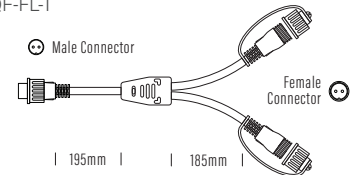

Flex Festoon & Fairy Lighting

Accessory
AQF-FL-T

Accessory
AQF-FL-C12 Fairy Lights
Circle Connector 12-Way

Accessory
AQF-FL-EXT-5W Fairy Lights
5m Extension

Fairy Light
AQF-FL

| TECHNICAL | AQF-FL |
|----------------|---------------------------------|
| PRODUCT CODE | AQF-FL |
| PRODUCT FAMILY | LED Flex & Festoon |
| WATTAGE 5m | 48LEDs / 2.16w |
| WATTAGE 10m | 96LEDs / 4.32w |
| WATTAGE 20m | 192LEDs / 8.64w |
| CONSTRUCTION | PVC Rubber & Polycarbonate Lens |
| ELECTRICAL | 24V DC |
| CCT | 2200K |
| CONNECTORS | QC Connector / 12 Way Connector |
| CABLE | 3*0.3mm Round Cable |
| IP RATING | IP65 |
| WARRANTY | 3 Year Aqualux Warranty |

| Product Codes | Description |
|----------------|---|
| AQF-FL-C12 | Fairly Lights Circle Connector 12-Way |
| AQF-FL-T | Fairly Lights T-Connector 2-Way |
| AQF-FL-EXT-5W | Fairy Lights. 5m Extension |
| AQF-FL-GWW-5M | Fairy Lights / 5M / 48LEDs / 24VDC / 2.16w / ~2200k / 3*0.3mm round cable |
| AQF-FL-GWW-10M | Fairy Lights / 10M / 96LEDs / 24VDC / 4.32w / ~2200k / 3*0.3mm round cable |
| AQF-FL-GWW-20M | Fairy Lights / 20M / 192LEDs / 24VDC / 8.64w / ~2200k / 3*0.3mm round cable |

NOTE: Recommended maximum run length of 100m.