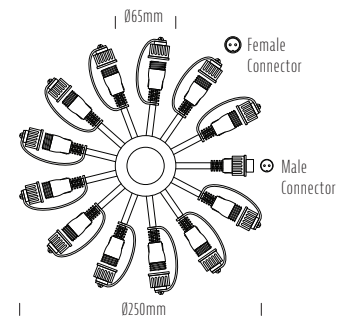

Flex Festoon & Fairy Lighting

Accessory
AQF-FL-T

Accessory
AQF-FL-C12 Fairy Lights
Circle Connector 12-Way

Accessory
AQF-FL-EXT-5W Fairy Lights
5m Extension

Fairy Light
AQF-FL

| TECHNICAL | AQF-FL |
|----------------|---------------------------------|
| PRODUCT CODE | AQF-FL |
| PRODUCT FAMILY | LED Flex & Festoon |
| WATTAGE 5m | 48LEDs / 2.16w |
| WATTAGE 10m | 96LEDs / 4.32w |
| WATTAGE 20m | 192LEDs / 8.64w |
| CONSTRUCTION | PVC Rubber & Polycarbonate Lens |
| ELECTRICAL | 24V DC |
| CCT | 2200K |
| CONNECTORS | QC Connector / 12 Way Connector |
| CABLE | 3*0.3mm Round Cable |
| IP RATING | IP65 |
| WARRANTY | 3 Year Aqualux Warranty |

| Product Codes | Description |
|----------------|---|
| AQF-FL-C12 | Fairly Lights Circle Connector 12-Way |
| AQF-FL-T | Fairly Lights T-Connector 2-Way |
| AQF-FL-EXT-5W | Fairy Lights. 5m Extension |
| AQF-FL-GWW-5M | Fairy Lights / 5M / 48LEDs / 24VDC / 2.16w / ~2200k / 3*0.3mm round cable |
| AQF-FL-GWW-10M | Fairy Lights / 10M / 96LEDs / 24VDC / 4.32w / ~2200k / 3*0.3mm round cable |
| AQF-FL-GWW-20M | Fairy Lights / 20M / 192LEDs / 24VDC / 8.64w / ~2200k / 3*0.3mm round cable |

NOTE: Recommended maximum run length of 100m.