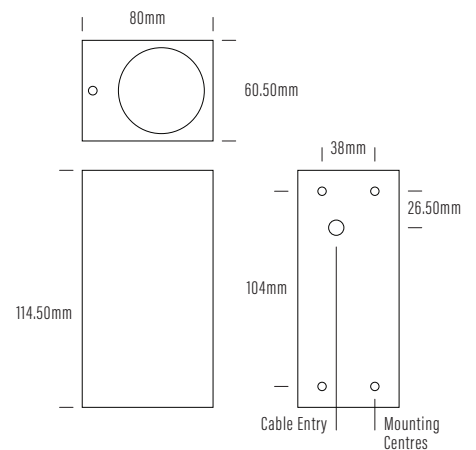

# Prism Wall Up / Down Light

Product	AQL-601
Product Family	AQL-601 Series
Construction Material	Cast Aluminium & Powder Coat
Cable	Terminal Block
IP Rating	IP54
Warranty	3 Year Aqualux Warranty
Body Colour	Black (A2) / White (A8)
Control Gear	24V DC / 240V
Rated Power	14W
Nominal Lumens	1230 lm
CCT / Colour	3000K / 700mA
Optical	70°
CRI	80
Dimming	PWM 10V Dimming / No Dimming 240V

## Introduction

A simple prism shaped wall light with a single light output which can be faced down or up.