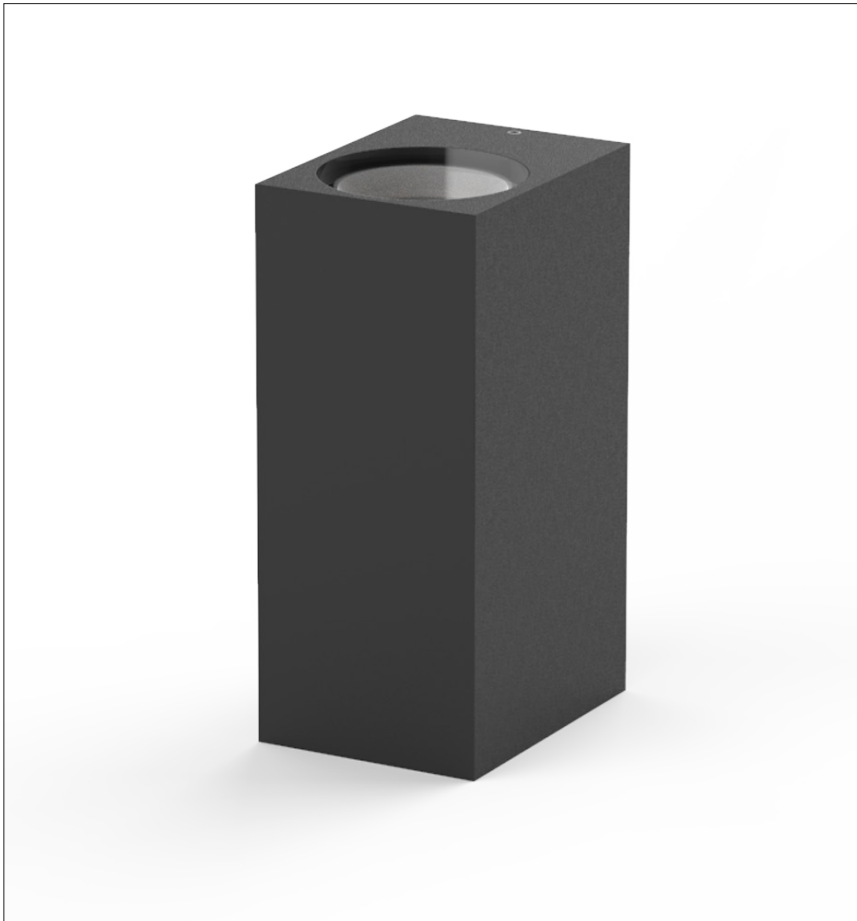

AQL-601

# Prism Wall Up / Down Light

Product	AQL-601
Product Family	AQL-601 Series
Construction Material	Cast Aluminium & Powder Coat
Cable	Terminal Block
IP Rating	IP54
Warranty	3 Year Aqualux Warranty
Body Colour	Black (A2) / White (A8)
Control Gear	24V DC / 240V
Rated Power	14W
Nominal Lumens	1230 lm
CCT / Colour	3000K / 700mA
Optical	70°
CRI	80
Dimming	PWM 10V Dimming / No Dimming 240V

## Introduction

A simple prism shaped wall light with a single light output which can be faced down or up.